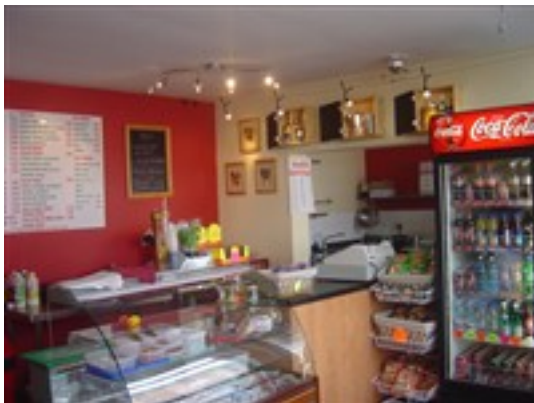

## LOCATION

Main High Street location, massive foot flow. Retail area with seating for 8. Cold drinks cabinet, servery, coffee machine, preparation area, toilet and cloakroom. Situated besides a taxi rank. Extending in excess of 30 sq m.